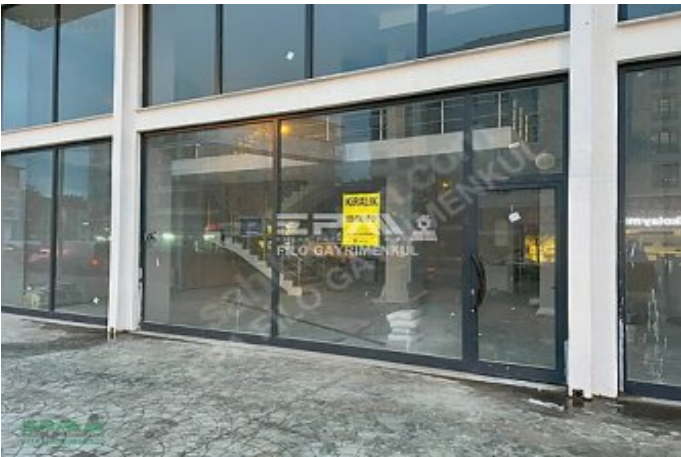

İlan No:f-1065432-21 Ref.No:560194