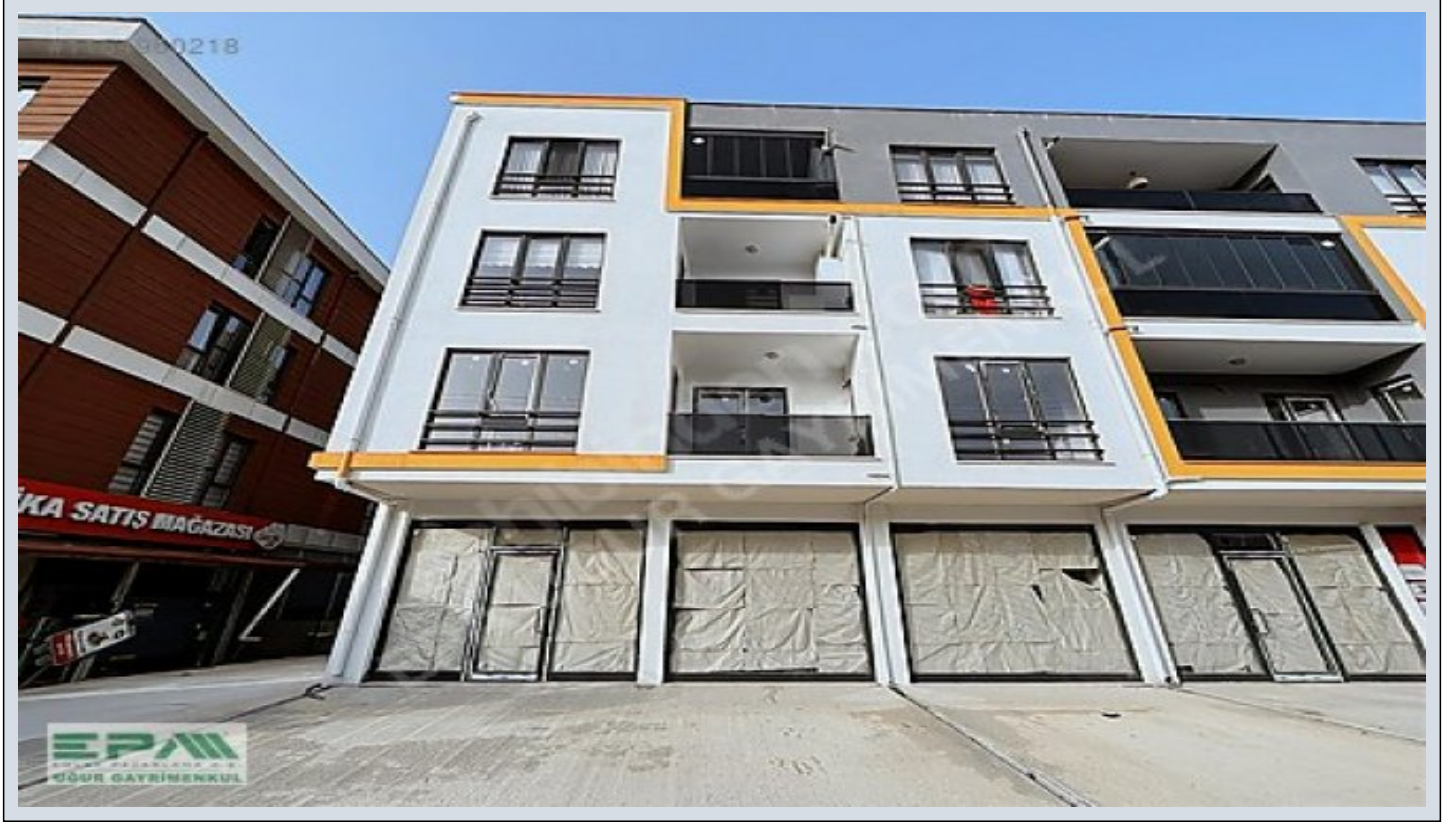

**EPA UĞURDAN ADALET SARAYI KARŞISI SATILIK EBEVEYN BANYOLU 3+1
Düzce / Merkez**

For Sale - Apartment 3,600,000 TL | 165 m2 Düzce / Merkez

Rooms : 3
Saloons : 1
Baths : 3
Property Condition : Brand New
Usage Status : Empty
Heating : Combi Boiler
Heating Type : Natural Gas
Which Floor : 1
Building Floor Number : 3
Construction Year : 2025
Advance Payment : 0 TL
Property Direction : South
West
Dues : 0 TL
Deed Status : Title Deed with Condominium
Rental Income : 0
Title Deed - Area No :
Title Deed - Parcel No :
Available to Bank Credit : Yes

İlan No:f-1067343-44 Ref.No:562987

- * Internal Properties : Painted, Steel Door, Shower cabin, Diaphone with screen,
- * Building : Heat Proofing, PVC Windows,
- * Environment : Shopping Center, Market, Game Park, Police Station, District Bazaar,
- * Compound : Gym,
- * Location : City View, Close to Minibus Route,