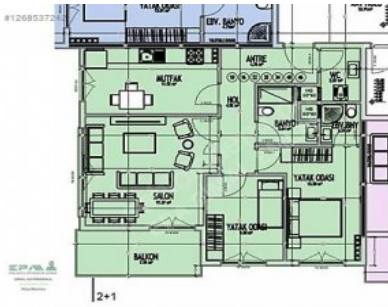

#1208537242