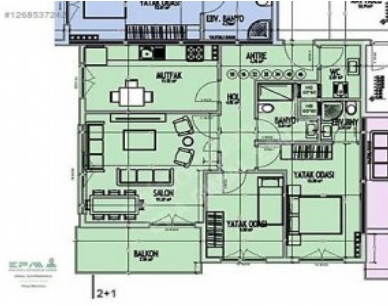

#1208537242