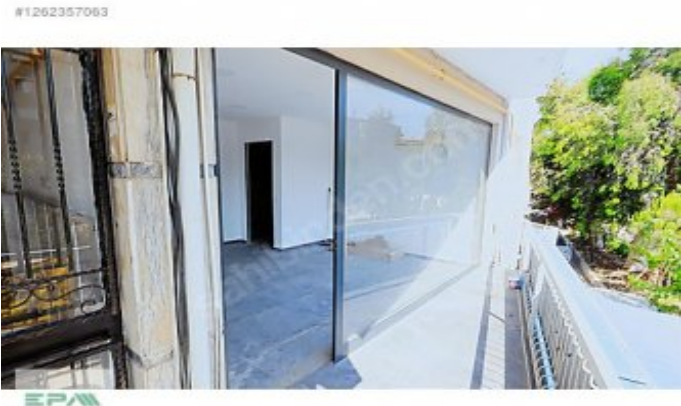

İlan No:f-703980-943 Ref.No:632904

#1262357063