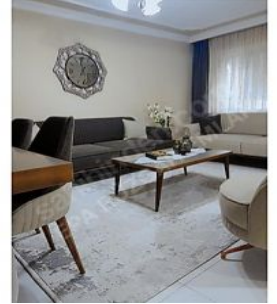

#1300252406