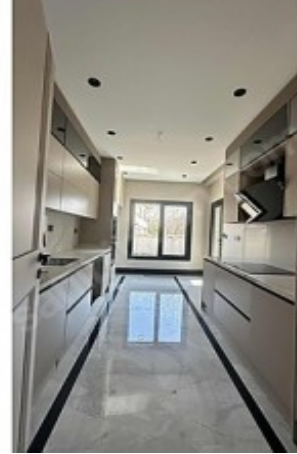

#1297100378