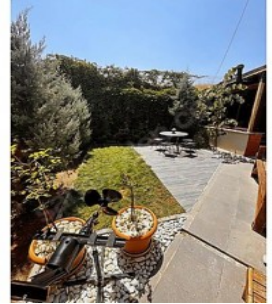

EPA
YZ GAYRİMENKUL

#1276740118