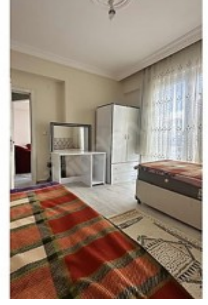

İlan No:f-1089456-128 Ref.No:656769

#1284555637

EPA
YZ GAYRİMENKUL

#1284555637

EPA
YZ GAYRİMENKUL

#1284555637

EPA
YZ GAYRİMENKUL

#1284555637

EPA
YZ GAYRİMENKUL

#1284555637

EPA
YZ GAYRİMENKUL

#1284555637

EPA
YZ GAYRİMENKUL

#1284555637

EPA
YZ GAYRİMENKUL

#1284555637

EPA
YZ GAYRİMENKUL