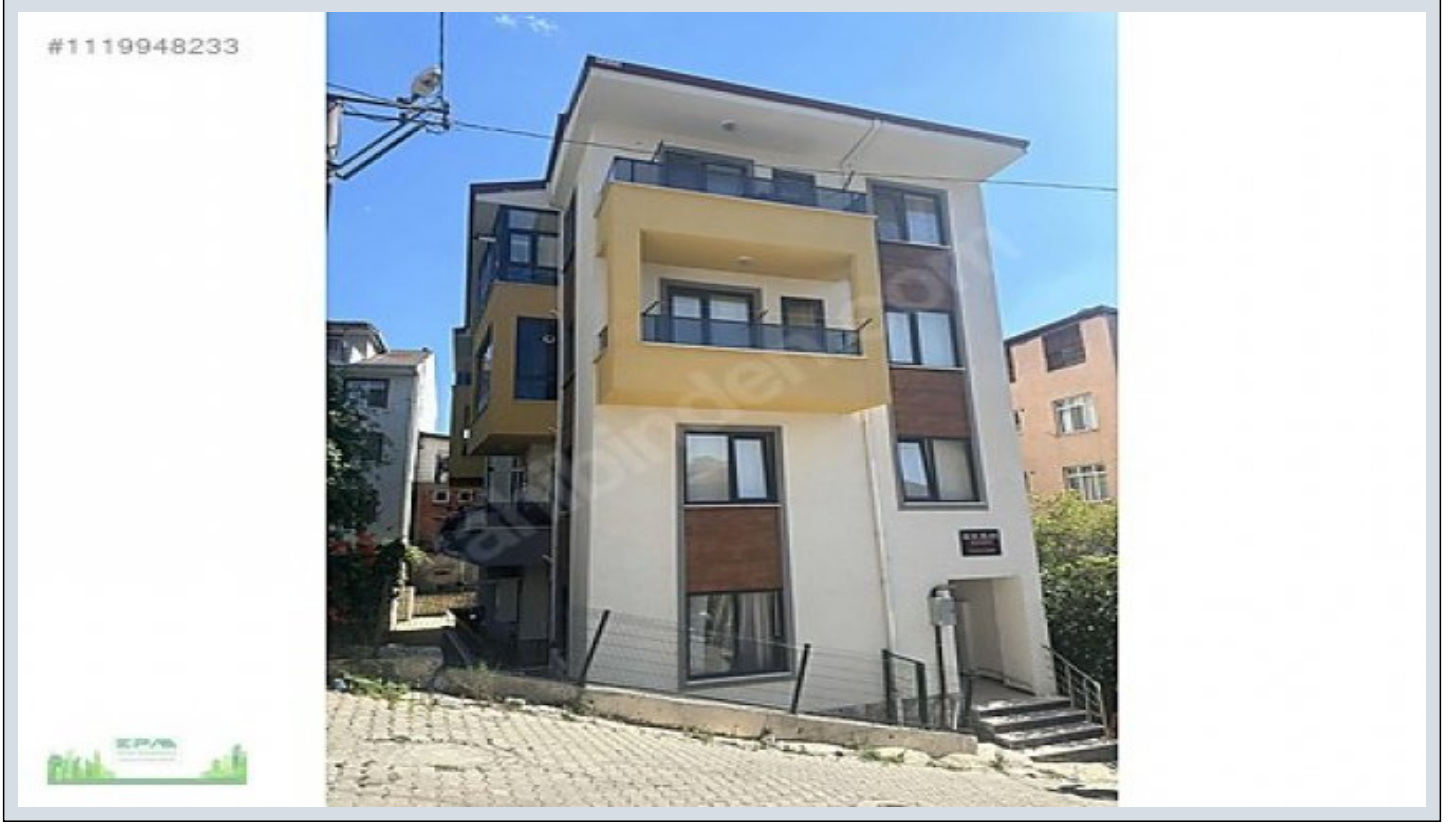

EPA VİZYON GÖKHAN KARA SATILIK 2+1 LÜX ARAKAT GENİŞ FERAH  
DAİRE Kocaeli / İzmit

For Sale - Apartment 1,860,000 TL | 100 m2 Kocaeli / İzmit

# Rooms : 2

# Saloons : 1

Alikahya Fatih Mah. Kural

Sokak No3 D1 İzmit/Kocaeli

İzmit / -

, Kocaeli

İlan No:f-737559-1511 Ref.No:531516

---

- \* Internal Properties : ADSL, Painted, Steel Door, Shower cabin, Closet, Diaphone with screen, Hilton style bathroom, Fireplace,
- \* Building : Fiber Internet, Pressure Tank, Heat Proofing, PVC Windows,
- \* Environment : Shopping Center, Market, Game Park, Police Station, District Bazaar,
- \* Compound : Gym,
- \* Location : Nature View, City View, Close to Minibus Route,