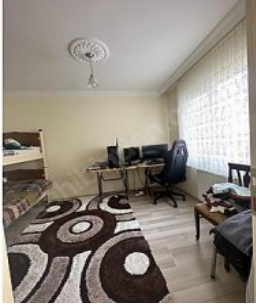

#1128483424