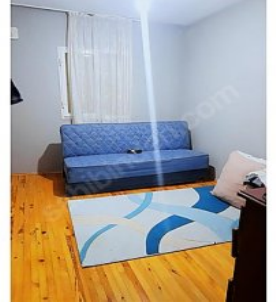

EPA

#1231247789