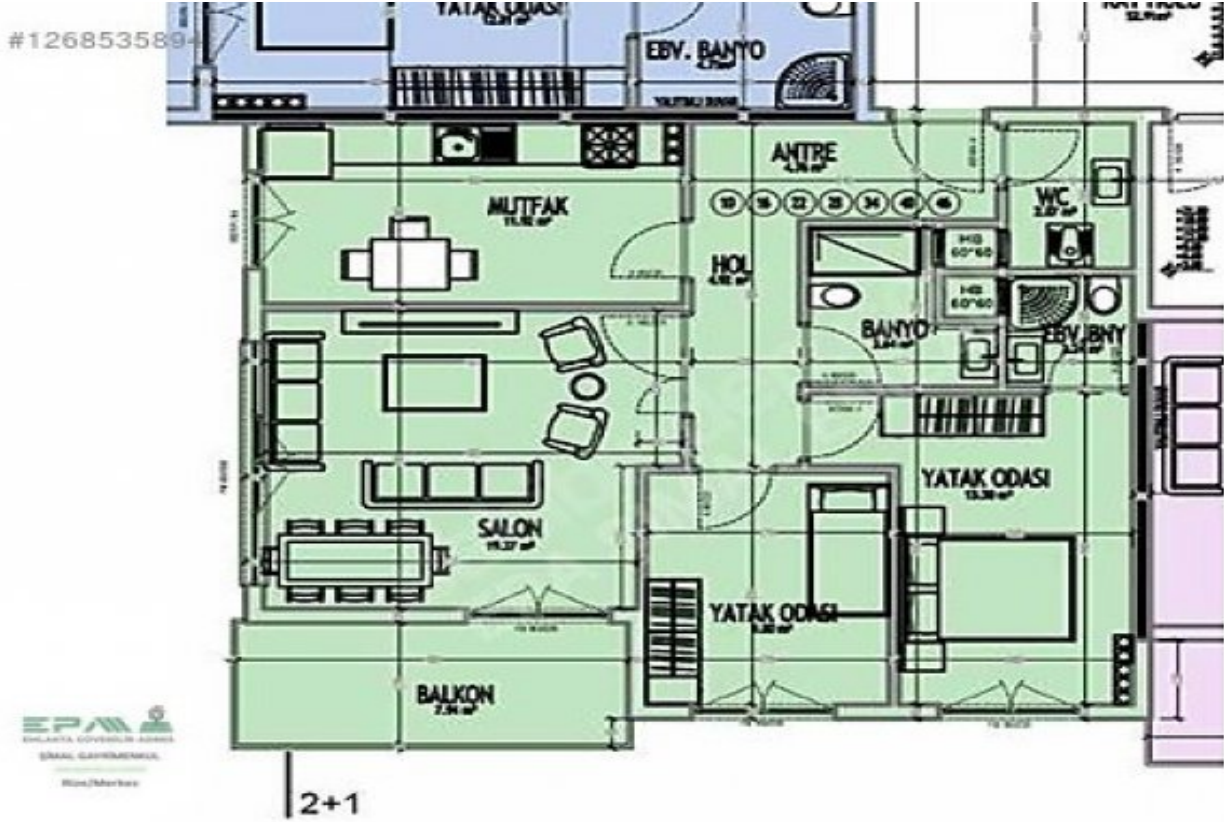

İlan No:f-1079901-82 Ref.No:625178