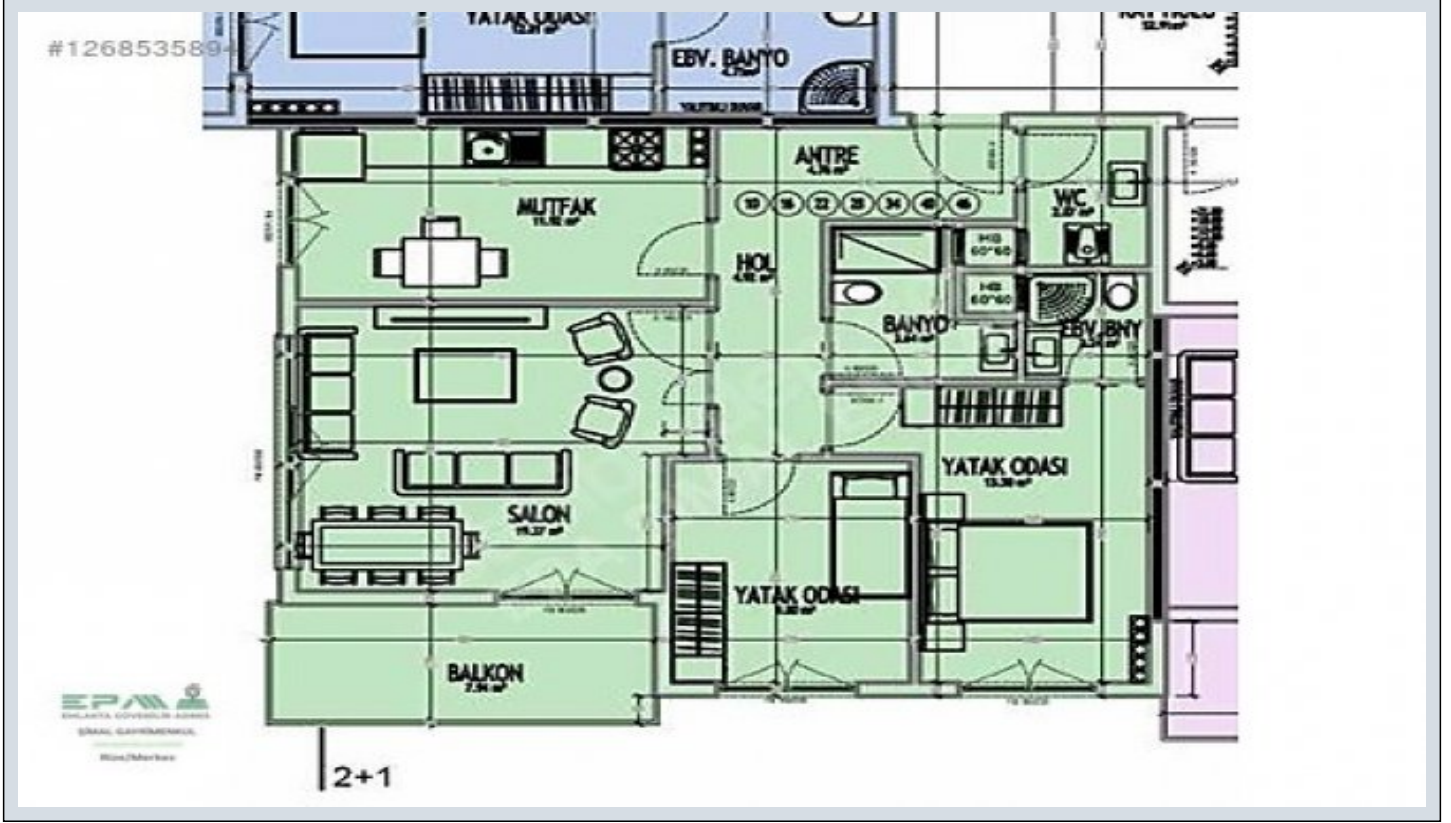

# Rooms :	2
# Saloons :	1
# Baths :	2
Property Condition :	Brand New
Usage Status :	Empty
Heating :	Combi Boiler
Heating Type :	Natural Gas
Which Floor :	
Building Floor Number :	8
Construction Year :	2025
Advance Payment :	0 TL
Property Direction :	West
Dues :	0 TL
Deed Status :	Cooperative Shared Title Deed
Rental Income :	0
Title Deed - Area No :	
Title Deed - Parcel No :	
Barter :	Yes