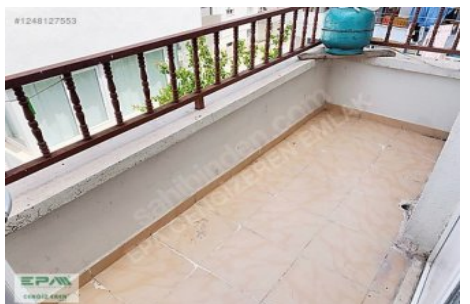

EPA
CENGİZ EREN

#1248127553