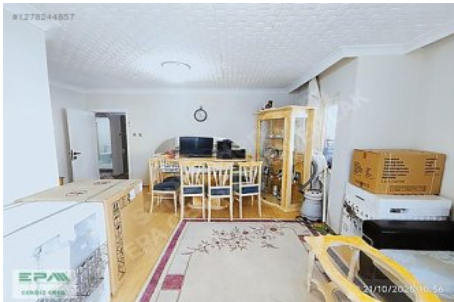

EPA
GİZETMEN EMLAK

#1278244857

EPA
GİZETMEN EMLAK